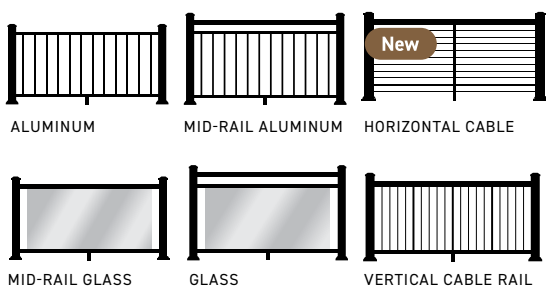

INFILL OPTIONS